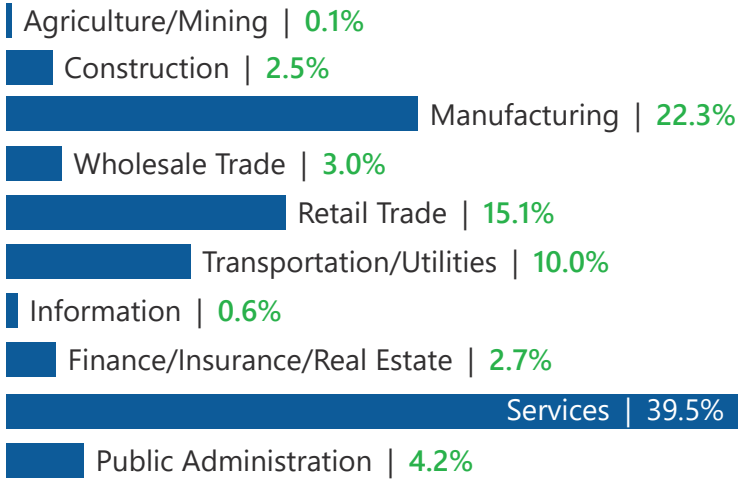

Under 18

Prime Working Age

Median Age

Population By Race & Ethnicity

2021 Employment by Industry

Employed Population, Age 16+ | 731 people or 91.5%

Gross Retail Sales By Fiscal Year

2021 Income