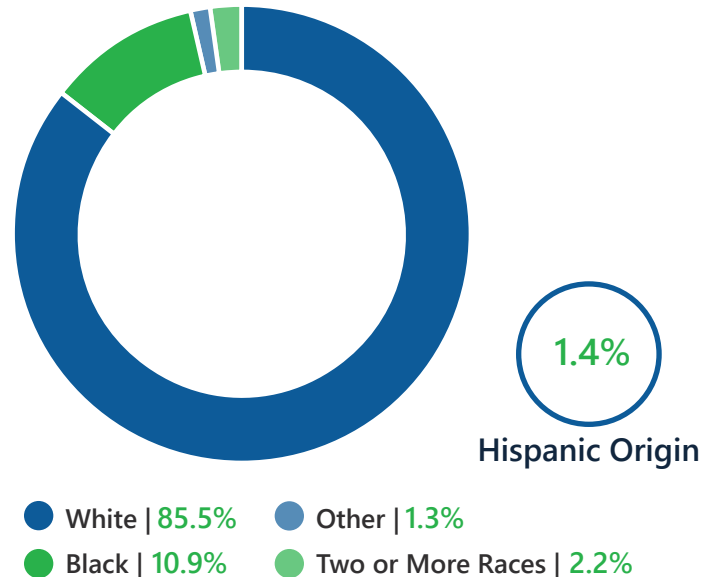

¹ Projected annual growth rate 2021-2026

Households & Families

	2010	2021	2026
Total Households	747	782	801
Total Families	498	544	553
Average HH Size	2.47	2.48	2.49

Population by Age

	2010	2021	2026
Under 5	7.7%	5.6%	5.5%
5 to 9	7.7%	6.0%	5.6%
10 to 14	7.7%	6.0%	6.1%
15 to 24	15.8%	11.3%	10.9%
25 to 34	11.0%	13.5%	11.1%
35 to 44	14.1%	12.7%	13.5%
45 to 54	11.9%	13.1%	12.8%
55 to 64	10.3%	13.8%	14.2%
65+	13.6%	18.2%	20.5%

Under 18

Prime Working Age

Median Age

Population By Race & Ethnicity

2021 Employment by Industry

Employed Population, Age 16+ | 731 people or 91.5%

Gross Retail Sales By Fiscal Year

2021 Income