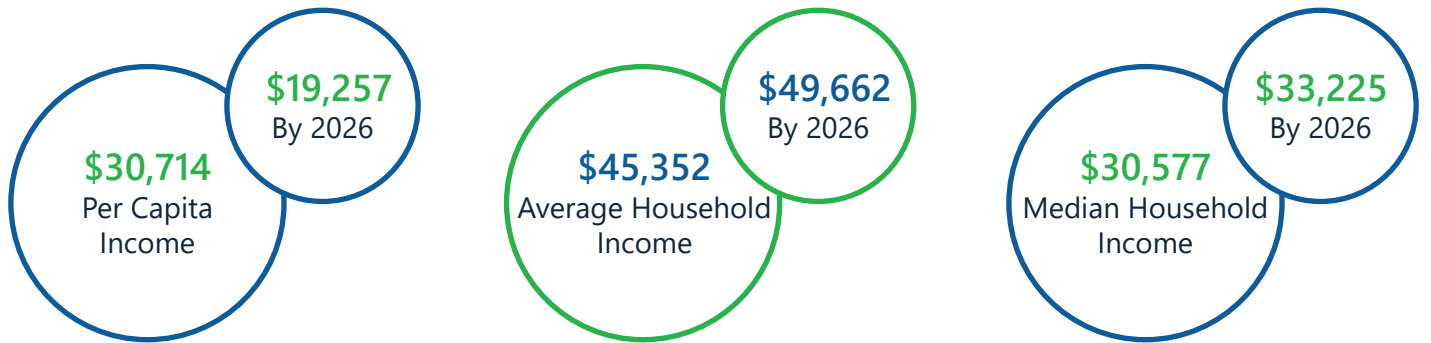

¹ Projected annual growth rate 2021-2026

Households & Families

	2010	2021	2026
Total Households	747	782	801
Total Families	498	544	553
Average HH Size	2.47	2.48	2.49

Population by Age

	2010	2021	2026
Under 5	7.7%	5.6%	5.5%
5 to 9	7.7%	6.0%	5.6%
10 to 14	7.7%	6.0%	6.1%
15 to 24	15.8%	11.3%	10.9%
25 to 34	11.0%	13.5%	11.1%
35 to 44	14.1%	12.7%	13.5%
45 to 54	11.9%	13.1%	12.8%
55 to 64	10.3%	13.8%	14.2%
65+	13.6%	18.2%	20.5%

Under 18

Prime Working Age

Median Age

Population By Race & Ethnicity

2021 Employment by Industry

Employed Population, Age 16+ | 731 people or 91.5%

Gross Retail Sales By Fiscal Year

2021 Income