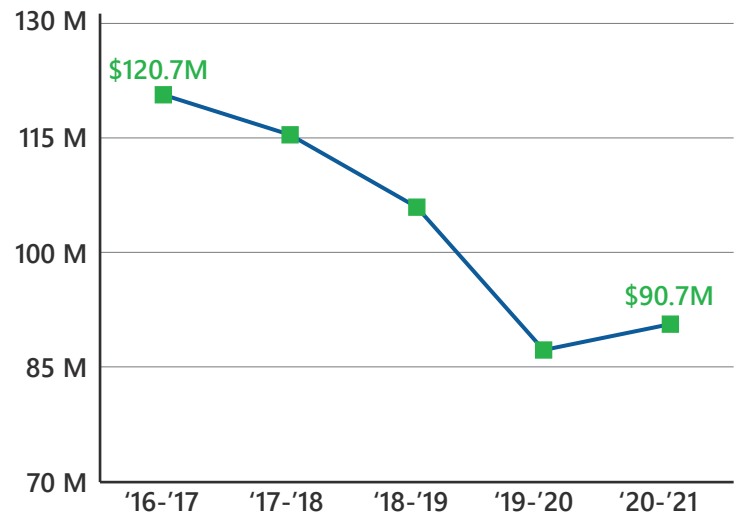

¹ Projected annual growth rate 2021-2026

Households & Families

	2010	2021	2026
Total Households	747	782	801
Total Families	498	544	553
Average HH Size	2.47	2.48	2.49

Population by Age

	2010	2021	2026
Under 5	7.7%	5.6%	5.5%
5 to 9	7.7%	6.0%	5.6%
10 to 14	7.7%	6.0%	6.1%
15 to 24	15.8%	11.3%	10.9%
25 to 34	11.0%	13.5%	11.1%
35 to 44	14.1%	12.7%	13.5%
45 to 54	11.9%	13.1%	12.8%
55 to 64	10.3%	13.8%	14.2%
65+	13.6%	18.2%	20.5%

Under 18

Prime Working Age

Median Age

Population By Race & Ethnicity

2021 Employment by Industry

Employed Population, Age 16+ | 731 people or 91.5%

Gross Retail Sales By Fiscal Year

2021 Income