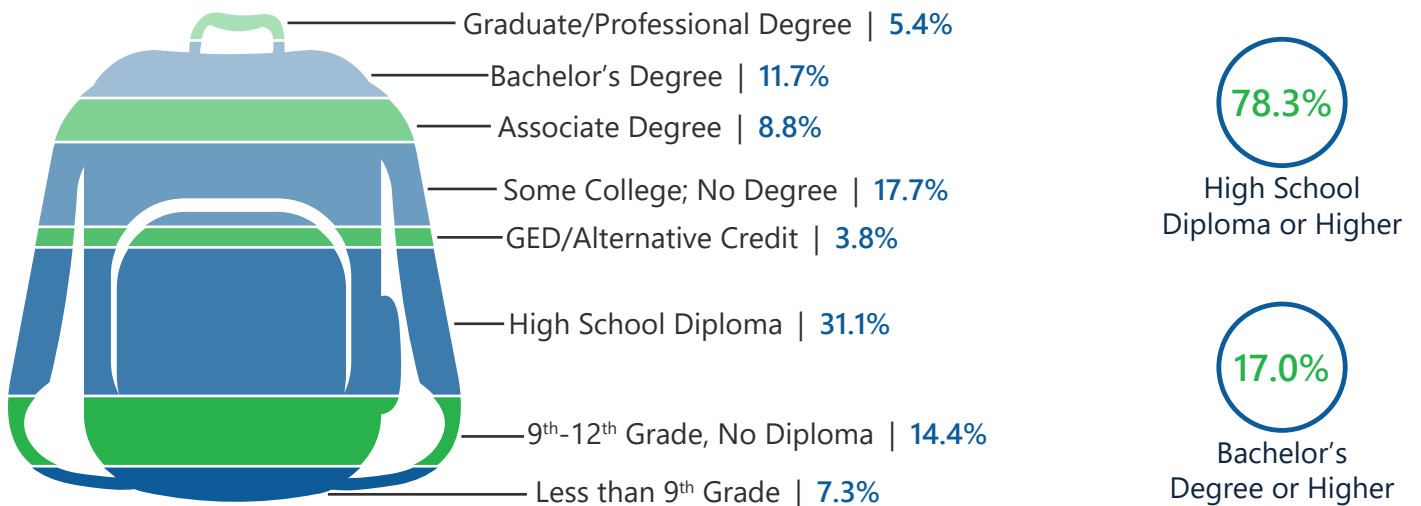

2021 Educational Attainment, Age 25+

Cherokee County Development Board
101 Campus Drive, Gaffney, SC 29341
864.206.2804
www.cherokeeountydevelopmentboard.com

Appalachian Council of Governments
30 Century Circle, Greenville, SC 29607
864.242.9733
www.scacog.org

Town of Blacksburg
105 S. Shelby Street, Blacksburg, SC 29702
864.839.2332
www.townofblacksburgsc.com