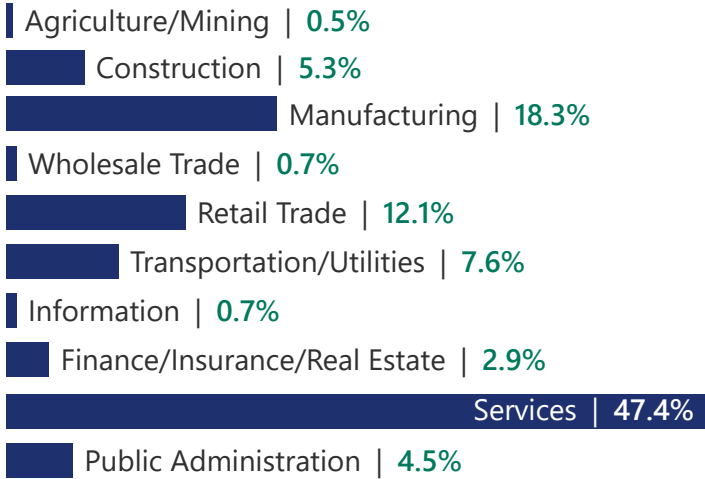

20.4%

Under 18

38.4%

Prime Working Age

42.1

Median Age

2021 Population By Race & Ethnicity

2021 Employment by Industry

Employed Population, Age 16+ | **1,352** people or **97.5%**

Gross Retail Sales By Fiscal Year

2021 Income

2021 Educational Attainment, Age 25+

Alliance Pickens

A. Ray Farley, II, CECD, *Executive Director*
864.898.1500
www.alliancepickens.com