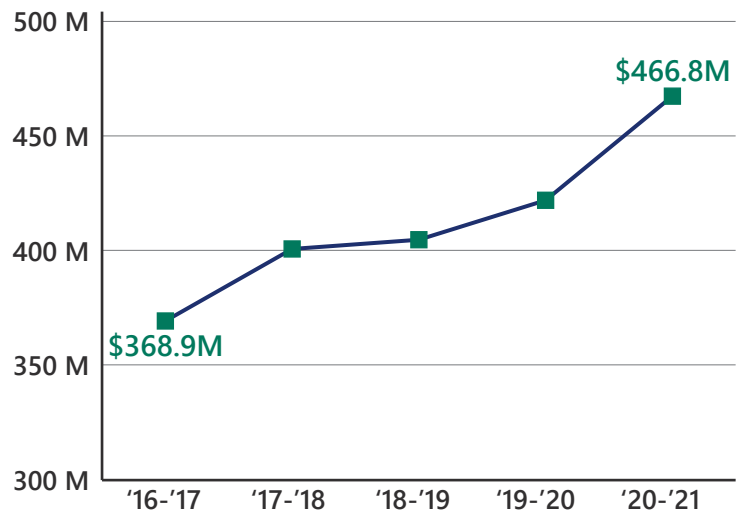

¹ Projected annual growth rate 2021-2026

Households & Families

	2010	2021	2026
Total Households	1,246	1,307	1,346
Total Families	814	855	875
Average HH Size	2.33	2.37	2.36

Population by Age

	2010	2021	2026
Under 5	6.0%	5.6%	5.3%
5 to 9	5.6%	6.1%	5.7%
10 to 14	6.7%	6.0%	6.3%
15 to 24	12.5%	10.1%	10.7%
25 to 34	12.9%	13.2%	11.0%
35 to 44	13.3%	12.7%	12.8%
45 to 54	13.3%	12.5%	12.7%
55 to 64	11.7%	12.9%	12.5%
65+	18.0%	21.0%	23.0%

20.4%

Under 18

38.4%

Prime Working Age

42.1

Median Age

2021 Population By Race & Ethnicity

2021 Employment by Industry

Employed Population, Age 16+ | **1,352** people or **97.5%**

Gross Retail Sales By Fiscal Year

2021 Income

2021 Educational Attainment, Age 25+

Alliance Pickens

A. Ray Farley, II, CECD, *Executive Director*
864.898.1500
www.alliancepickens.com