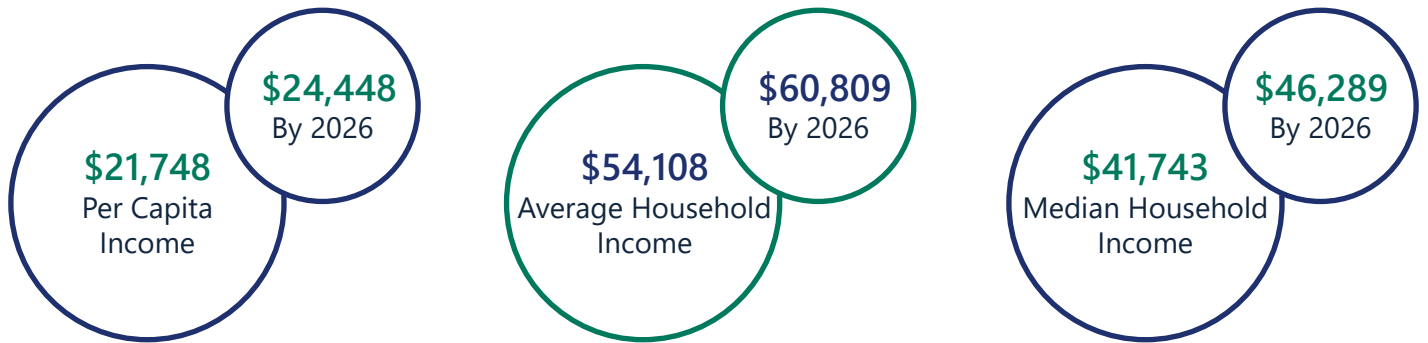

¹ Projected annual growth rate 2021-2026

Households & Families

	2010	2021	2026
Total Households	1,246	1,307	1,346
Total Families	814	855	875
Average HH Size	2.33	2.37	2.36

Population by Age

	2010	2021	2026
Under 5	6.0%	5.6%	5.3%
5 to 9	5.6%	6.1%	5.7%
10 to 14	6.7%	6.0%	6.3%
15 to 24	12.5%	10.1%	10.7%
25 to 34	12.9%	13.2%	11.0%
35 to 44	13.3%	12.7%	12.8%
45 to 54	13.3%	12.5%	12.7%
55 to 64	11.7%	12.9%	12.5%
65+	18.0%	21.0%	23.0%

20.4%

Under 18

38.4%

Prime Working Age

42.1

Median Age

2021 Population By Race & Ethnicity

2021 Employment by Industry

Employed Population, Age 16+ | **1,352** people or **97.5%**

Gross Retail Sales By Fiscal Year

2021 Income

2021 Educational Attainment, Age 25+

Alliance Pickens

A. Ray Farley, II, CECD, *Executive Director*
864.898.1500
www.alliancepickens.com