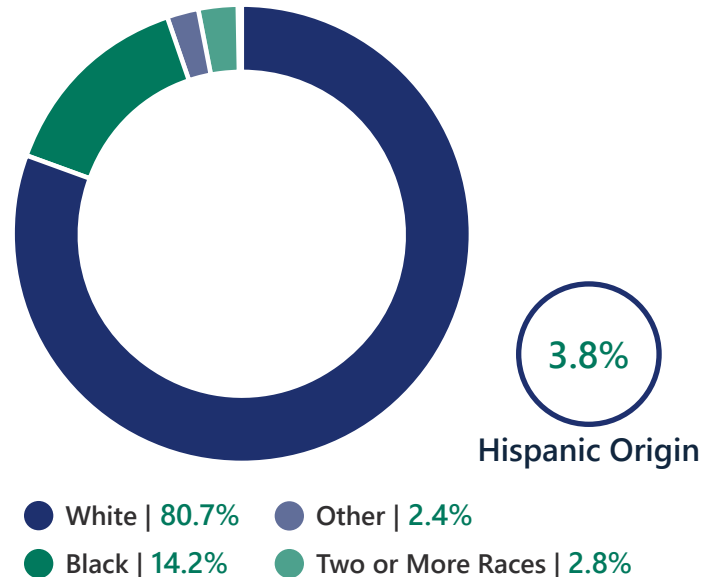

¹ Projected annual growth rate 2021-2026

Households & Families

	2010	2021	2026
Total Households	1,246	1,307	1,346
Total Families	814	855	875
Average HH Size	2.33	2.37	2.36

Population by Age

	2010	2021	2026
Under 5	6.0%	5.6%	5.3%
5 to 9	5.6%	6.1%	5.7%
10 to 14	6.7%	6.0%	6.3%
15 to 24	12.5%	10.1%	10.7%
25 to 34	12.9%	13.2%	11.0%
35 to 44	13.3%	12.7%	12.8%
45 to 54	13.3%	12.5%	12.7%
55 to 64	11.7%	12.9%	12.5%
65+	18.0%	21.0%	23.0%

20.4%

Under 18

38.4%

Prime Working Age

42.1

Median Age

2021 Population By Race & Ethnicity

2021 Employment by Industry

Employed Population, Age 16+ | **1,352** people or **97.5%**

Gross Retail Sales By Fiscal Year

2021 Income

2021 Educational Attainment, Age 25+

Alliance Pickens

A. Ray Farley, II, CECD, *Executive Director*
864.898.1500
www.alliancepickens.com