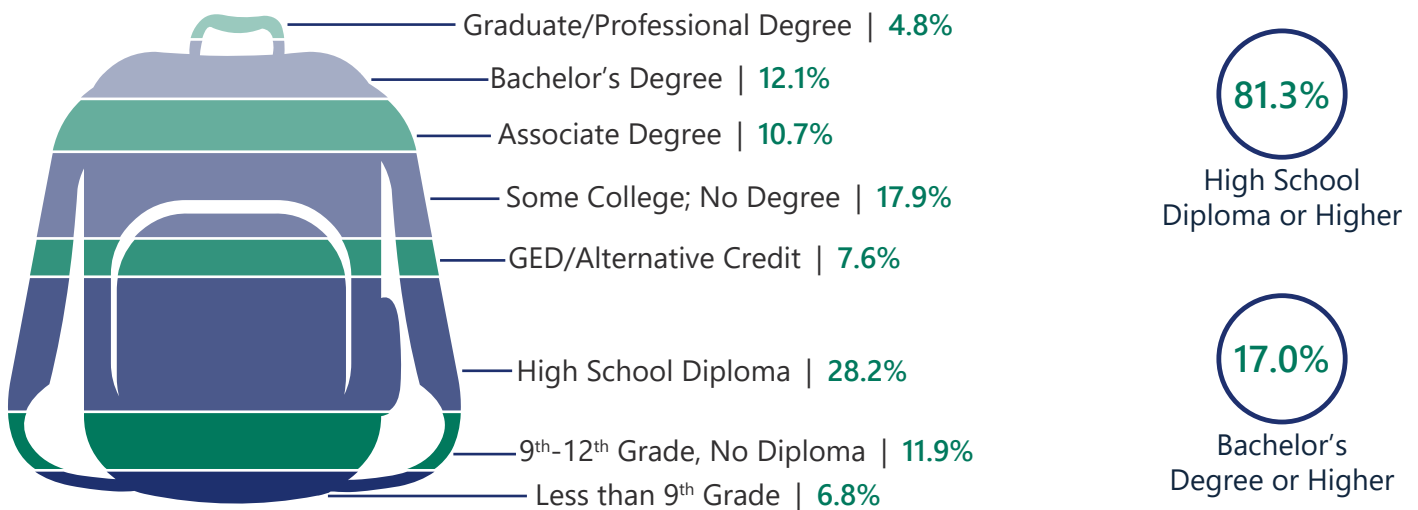

20.4%

Under 18

38.4%

Prime Working Age

42.1

Median Age

2021 Population By Race & Ethnicity

2021 Employment by Industry

Employed Population, Age 16+ | **1,352** people or **97.5%**

Gross Retail Sales By Fiscal Year

2021 Income

2021 Educational Attainment, Age 25+

Alliance Pickens

A. Ray Farley, II, CECD, *Executive Director*
864.898.1500
www.alliancepickens.com