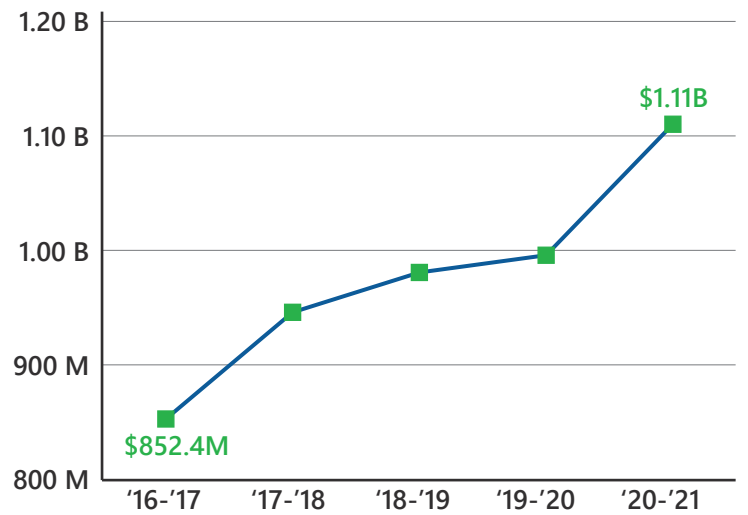

Gross Retail Sales By Fiscal Year