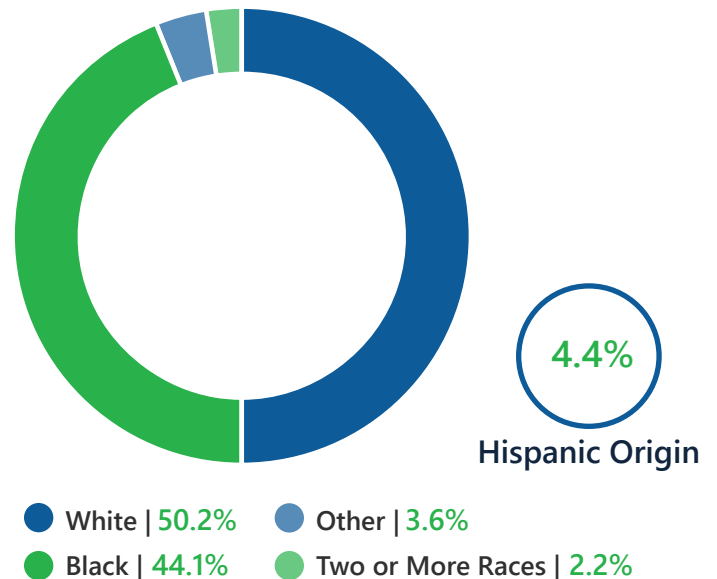

## Population by Age

	2010	2021	2026
Under 5	6.2%	5.8%	5.8%
5 to 9	6.2%	5.9%	5.7%
10 to 14	6.2%	5.8%	5.8%
15 to 24	15.5%	13.5%	13.4%
25 to 34	11.5%	13.9%	11.5%
35 to 44	11.8%	11.1%	13.0%
45 to 54	13.0%	11.8%	11.2%
55 to 64	12.3%	12.0%	11.7%
65+	17.4%	20.3%	22.1%

Under 18

Prime Working Age

Median Age

## Population By Race & Ethnicity