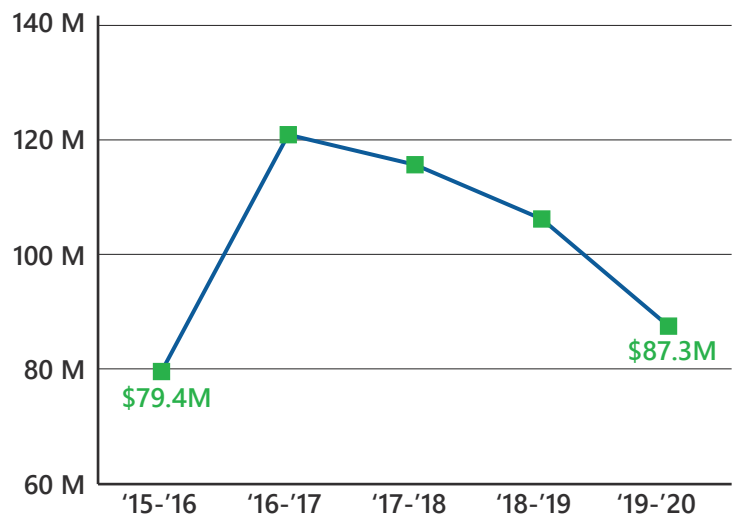

Gross Retail Sales By Fiscal Year