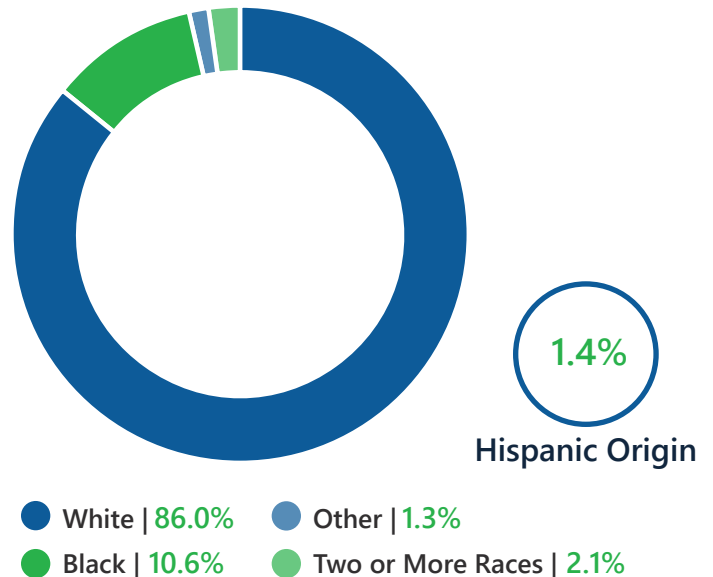

## Population by Age

	2010	2020	2025
Under 5	7.7%	5.8%	5.6%
5 to 9	7.7%	5.8%	5.5%
10 to 14	7.7%	5.9%	6.0%
15 to 24	15.8%	11.8%	11.1%
25 to 34	11.0%	13.0%	11.2%
35 to 44	14.1%	12.7%	13.5%
45 to 54	11.9%	13.5%	12.8%
55 to 64	10.3%	14.1%	14.6%
65+	13.6%	17.3%	19.9%

Under 18

Prime Working Age

Median Age

## 2020 Population By Race & Ethnicity