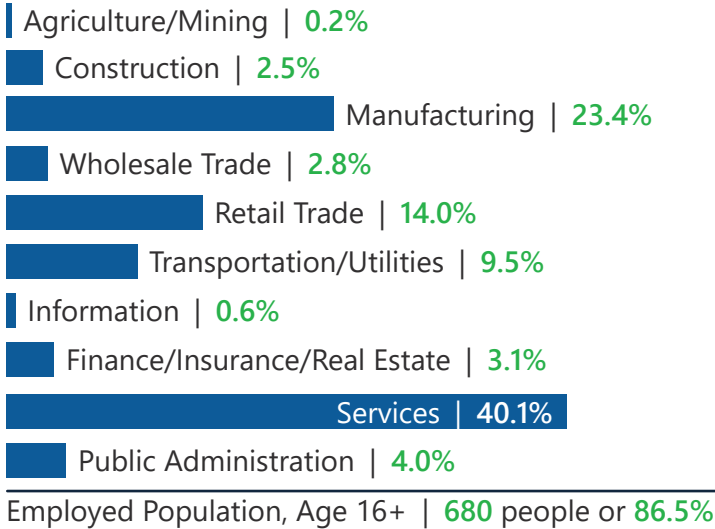

2020 Employment by Industry