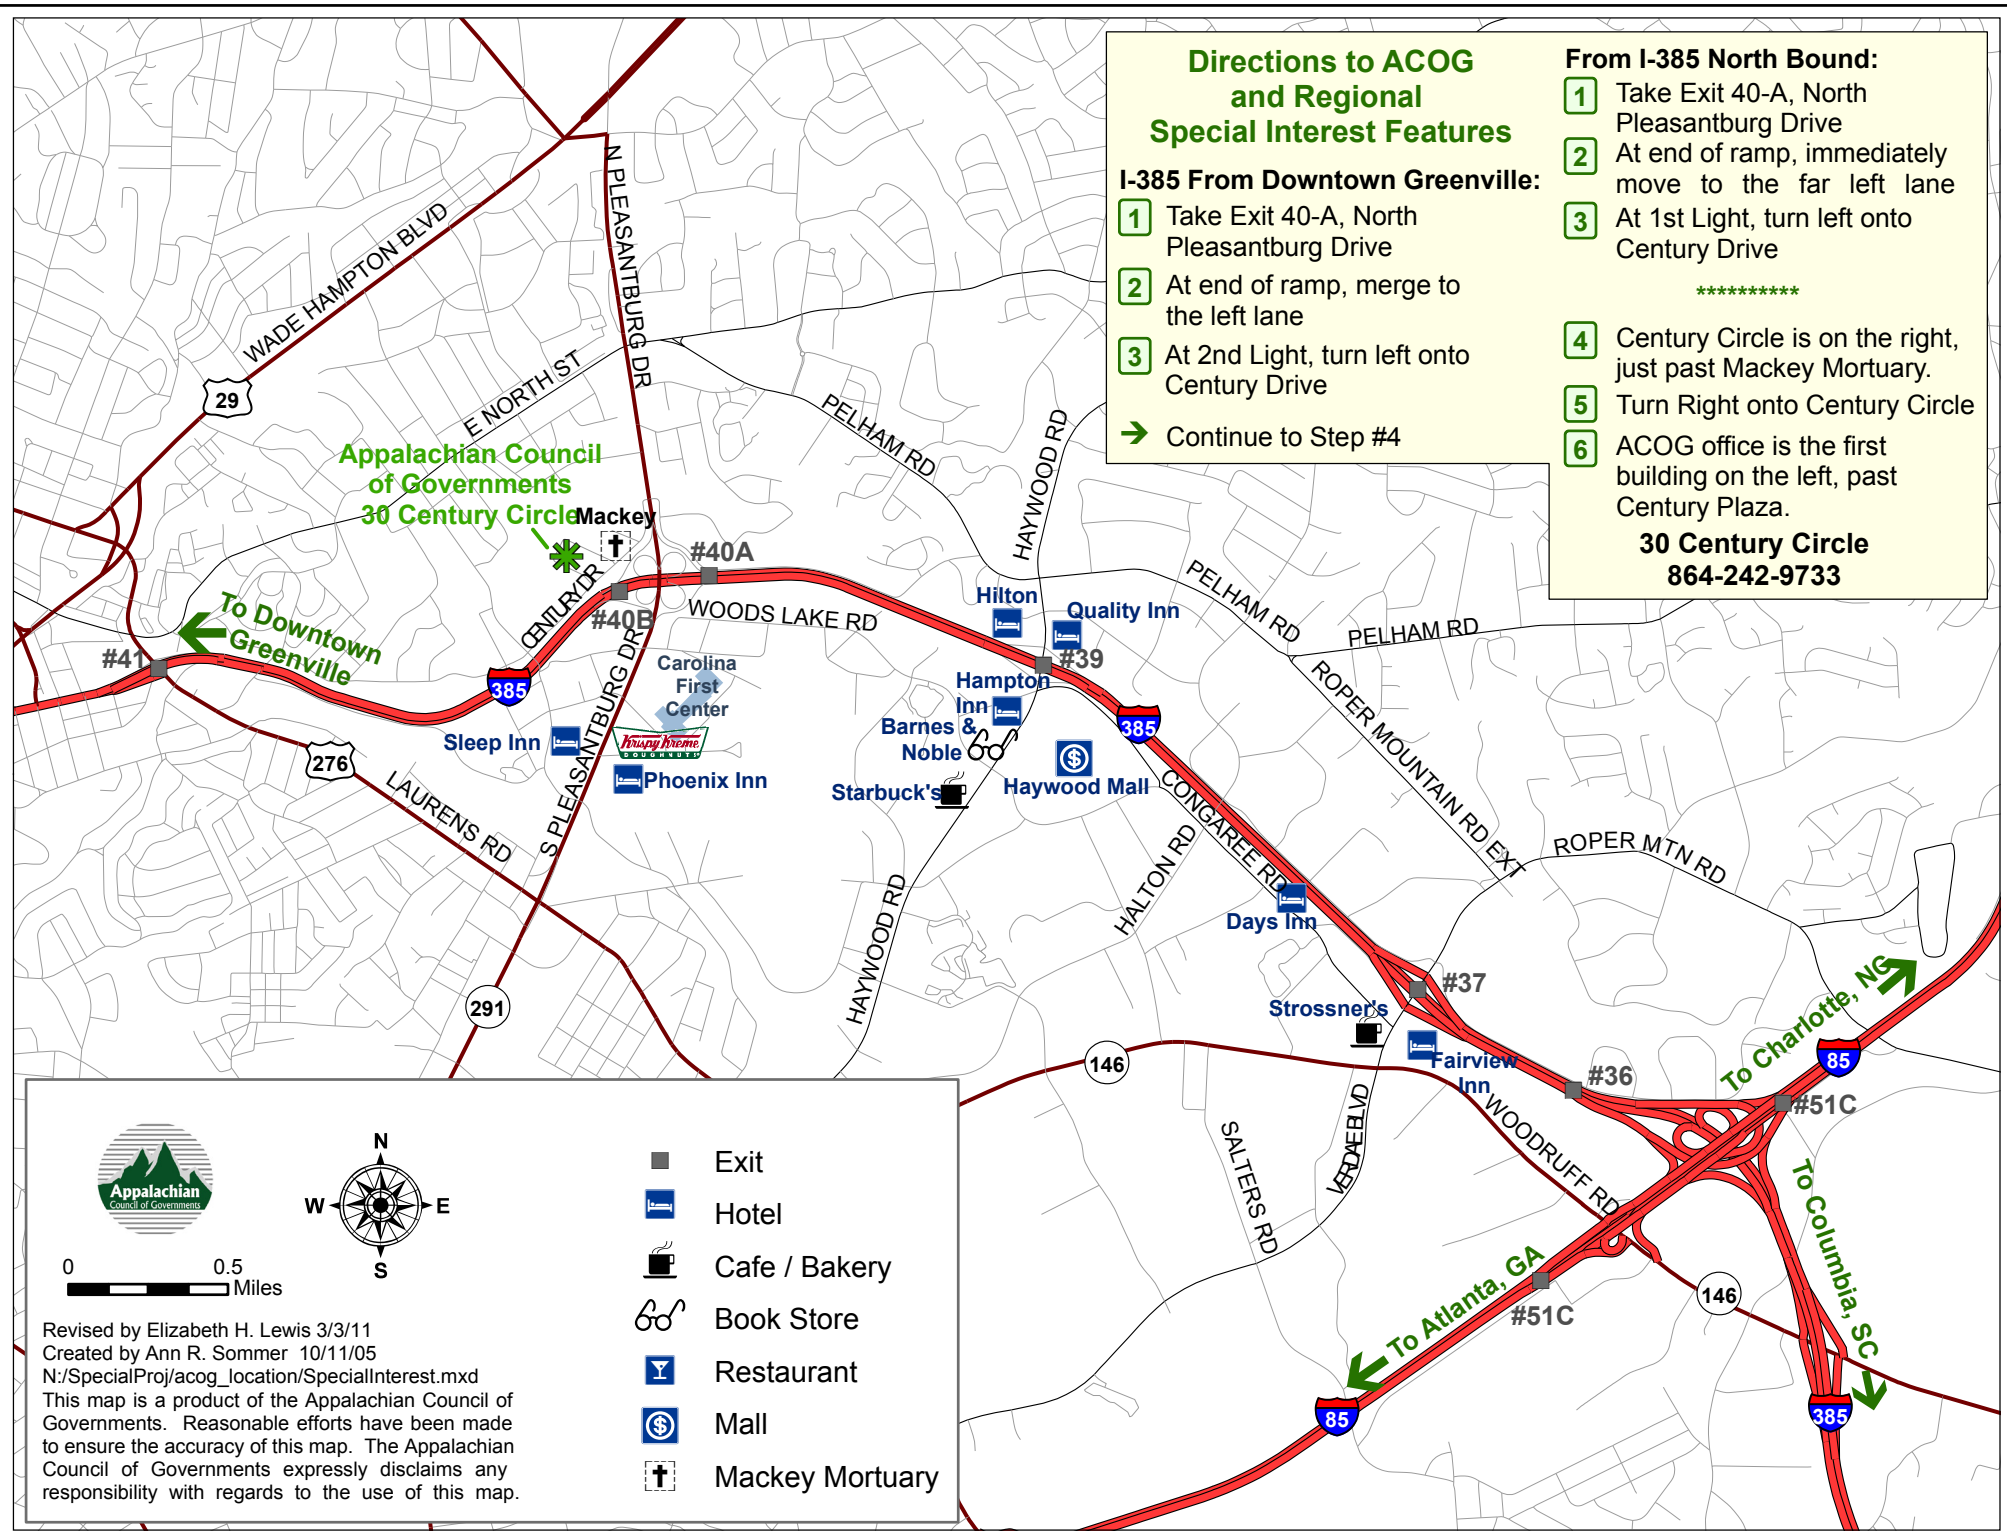

Directions to ACOG and Regional Special Interest Features

I-385 From Downtown Greenville:

- 1 Take Exit 40-A, North Pleasantburg Drive
 - 2 At end of ramp, merge to the left lane
 - 3 At 2nd Light, turn left onto Century Drive
- ➔ Continue to Step #4

From I-385 North Bound:

- 1 Take Exit 40-A, North Pleasantburg Drive
 - 2 At end of ramp, immediately move to the far left lane
 - 3 At 1st Light, turn left onto Century Drive
- *****
- 4 Century Circle is on the right, just past Mackey Mortuary.
 - 5 Turn Right onto Century Circle
 - 6 ACOG office is the first building on the left, past Century Plaza.

30 Century Circle
864-242-9733

0 0.5 Miles

- Exit
- 🏨 Hotel
- ☕ Cafe / Bakery
- 📖 Book Store
- 🍷 Restaurant
- 💰 Mall
- ⚰ Mackey Mortuary

Revised by Elizabeth H. Lewis 3/3/11
 Created by Ann R. Sommer 10/11/05
 N:/SpecialProj/acog_location/SpecialInterest.mxd
 This map is a product of the Appalachian Council of Governments. Reasonable efforts have been made to ensure the accuracy of this map. The Appalachian Council of Governments expressly disclaims any responsibility with regards to the use of this map.