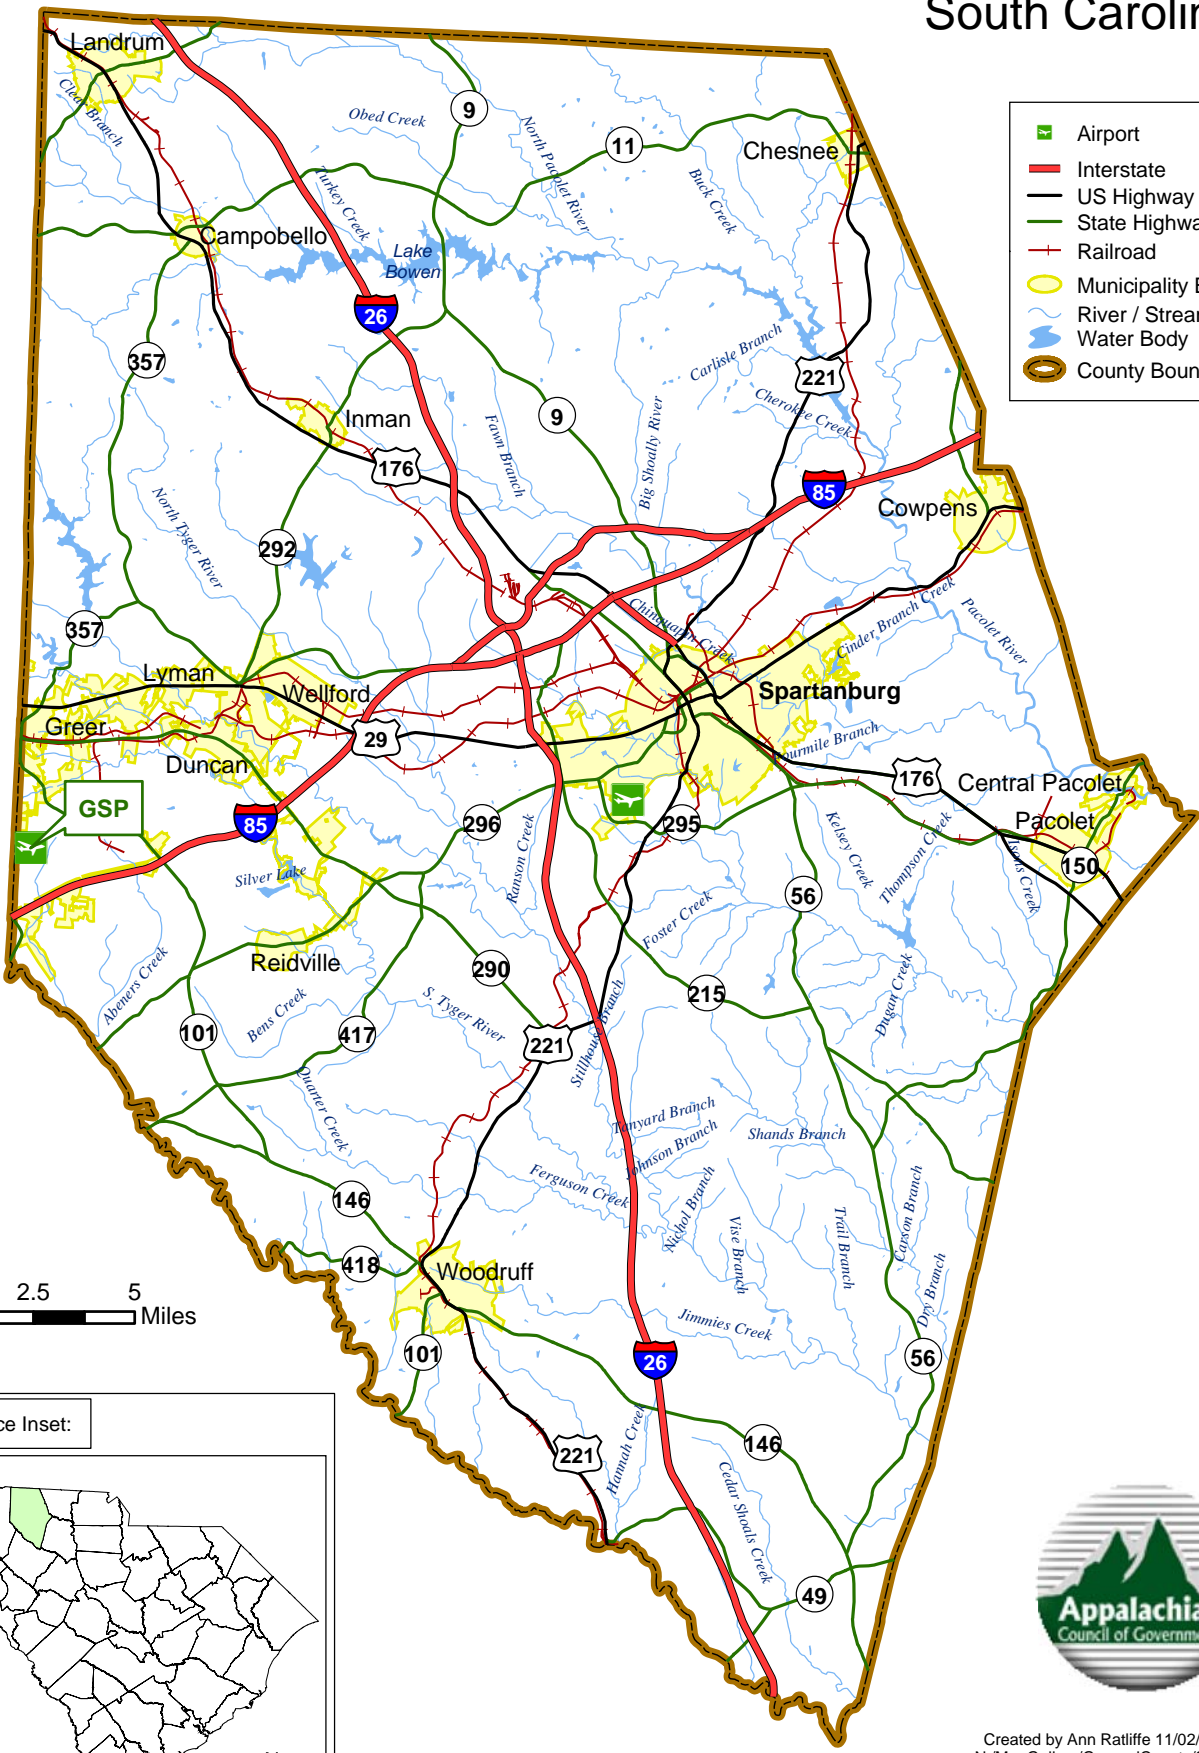

Spartanburg County South Carolina

-  Airport
-  Interstate
-  US Highway
-  State Highway
-  Railroad
-  Municipality Boundaries
-  River / Stream
-  Water Body
-  County Boundary

Created by Ann Ratliffe 11/02/02, edits 1/21/03
 N:/MapGallery/GeneralCounty/Spartanburg.mxd

This map is a product of the Appalachian Council of Governments. Reasonable efforts have been made to ensure the accuracy of this map. The Appalachian Council of Governments expressly disclaims any responsibility with regards to the use of this map.