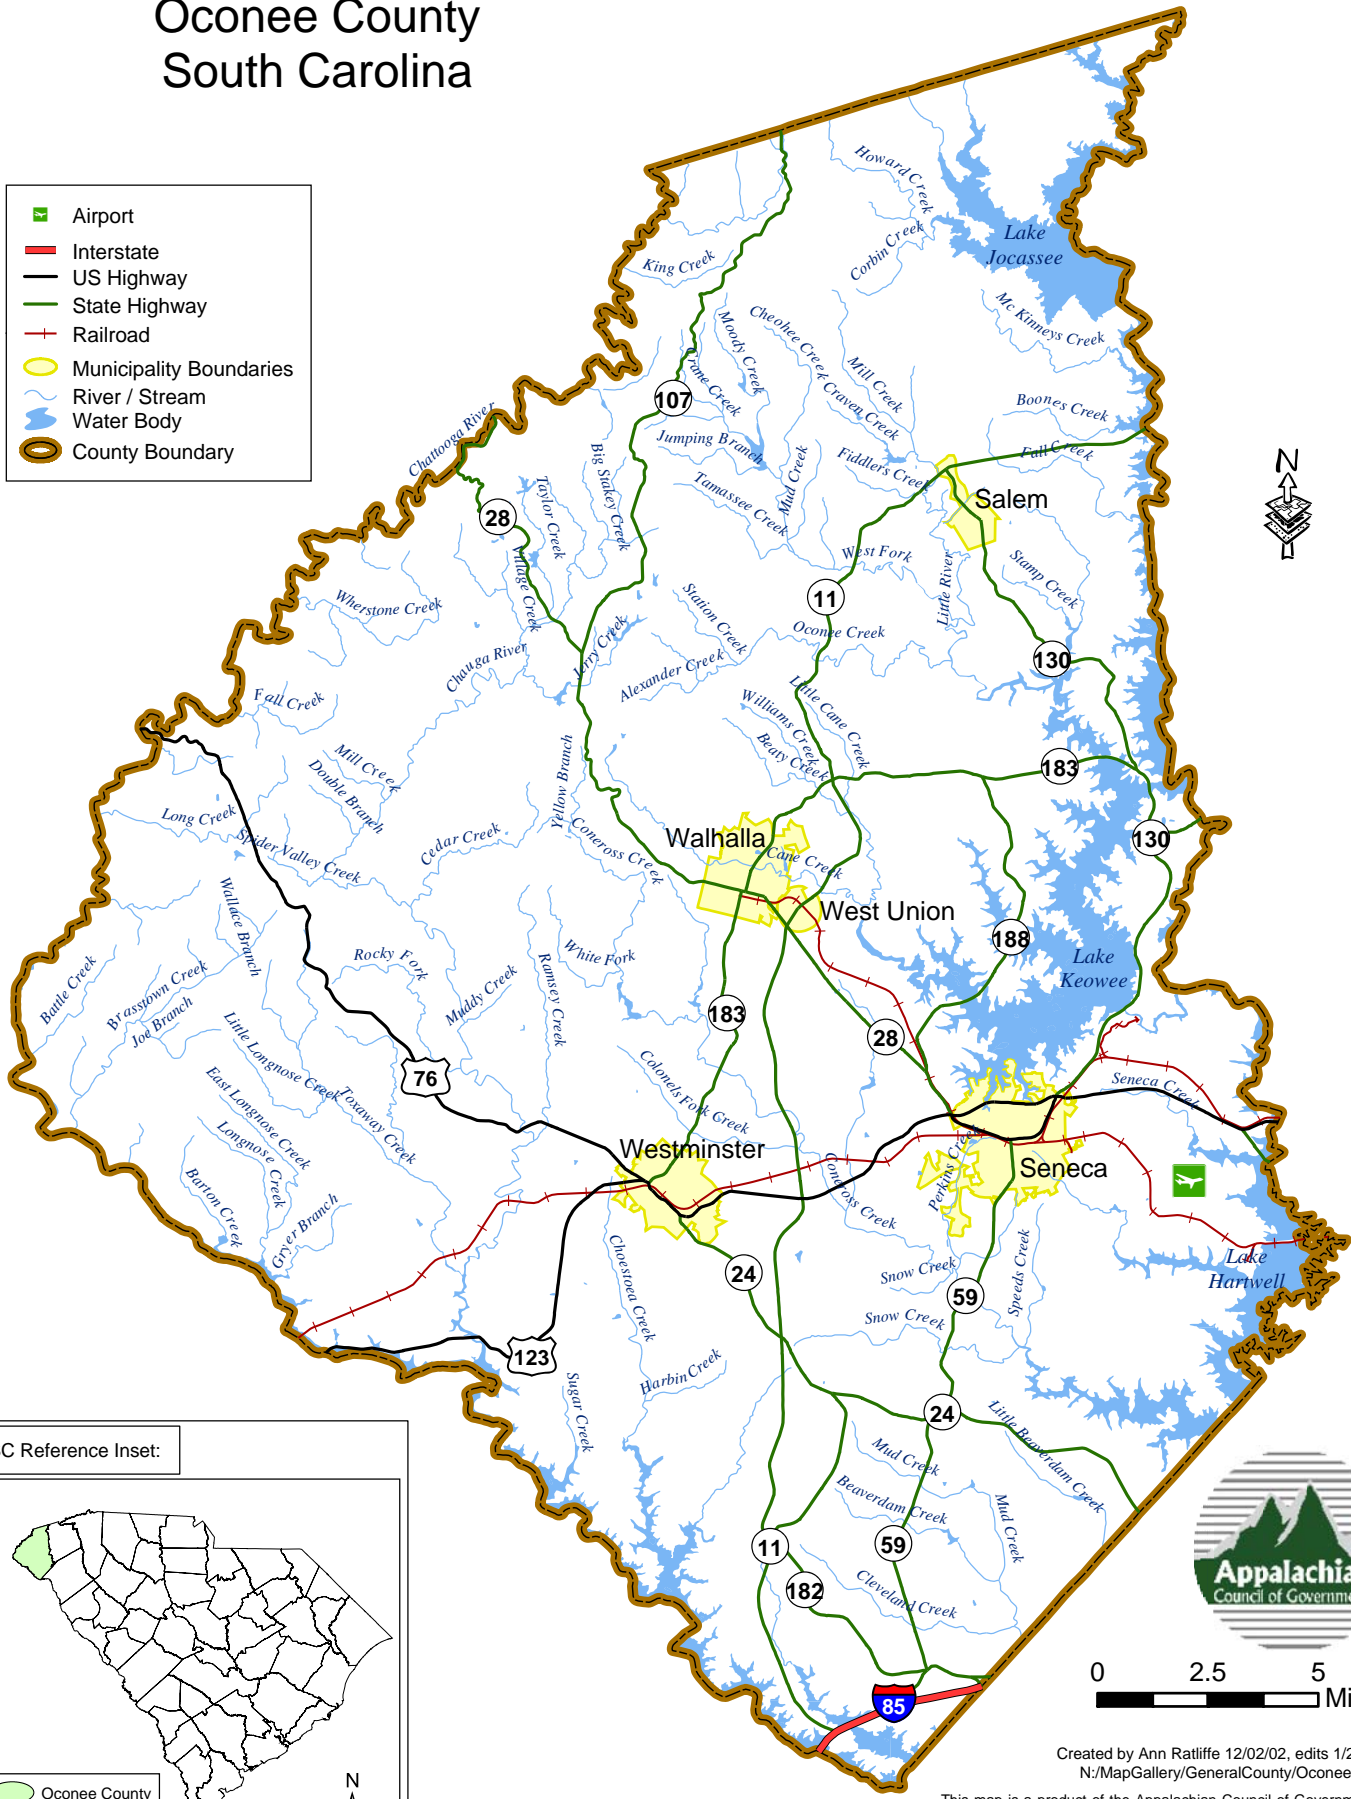

Oconee County South Carolina

-  Airport
-  Interstate
-  US Highway
-  State Highway
-  Railroad
-  Municipality Boundaries
-  River / Stream
-  Water Body
-  County Boundary

Created by Ann Ratliffe 12/02/02, edits 1/21/03
 N:/MapGallery/GeneralCounty/Oconee.mxd

This map is a product of the Appalachian Council of Governments. Reasonable efforts have been made to ensure the accuracy of this map. The Appalachian Council of Governments expressly disclaims any responsibility with regards to the use of this map.